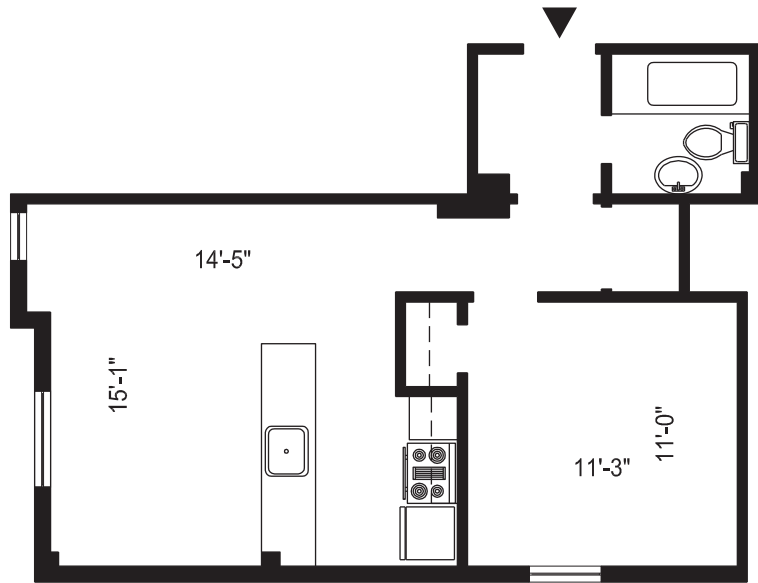

620 South  
St. Andrews Place  
213.385.5900

**UNIT 101**  
**1 BDRM**  
**495 SQ FT**

NOTE: All dimensions, layouts, and details shown are approximate and for illustrative purposes only.