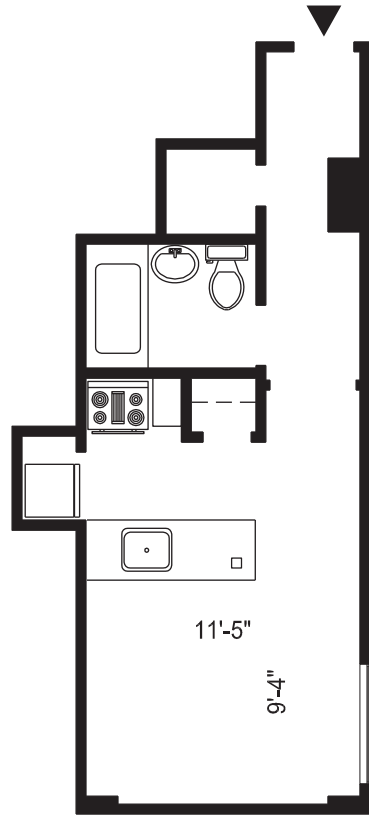

620 South
St. Andrews Place
213.385.5900

UNIT 102

SINGLE

318 SQ FT

NOTE: All dimensions, layouts, and details shown are approximate and for illustrative purposes only.