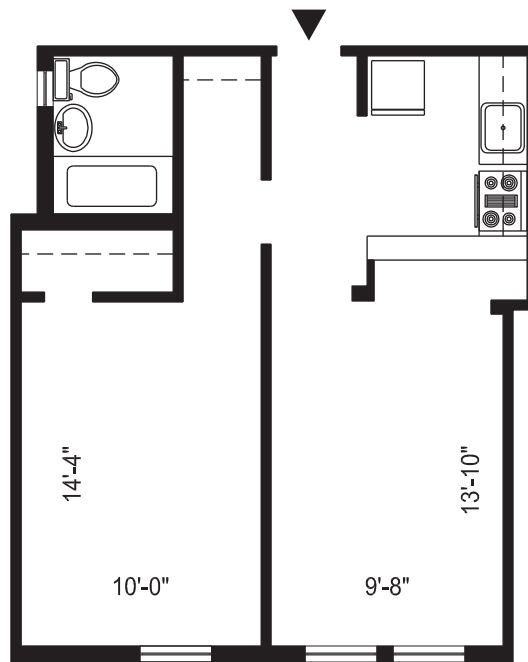

608 South
St. Andrews Place
213.385.5900

UNIT 206
1 BDRM
495 SQ FT

N
↑

NOTE: All dimensions, layouts, and details shown are approximate and for illustrative purposes only.