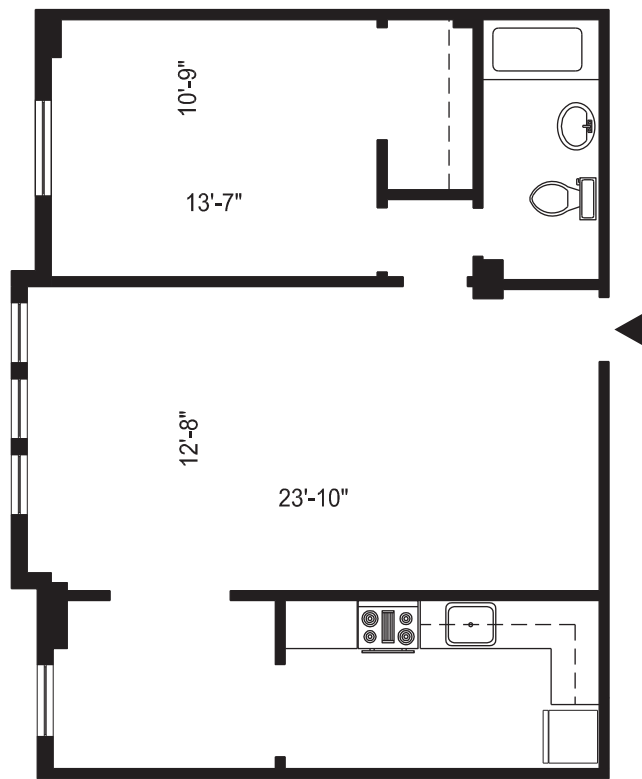

620 South
St. Andrews Place
213.385.5900

UNIT 301
1 BDRM
725 SQ FT

NOTE: All dimensions, layouts, and details shown are approximate and for illustrative purposes only.