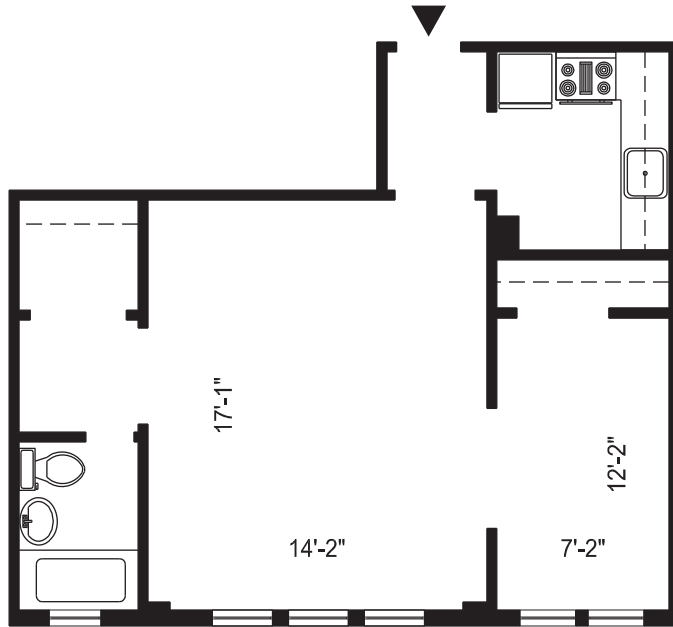

620 South
St. Andrews Place
213.385.5900

UNIT 406
1 BDRM
535 SQ FT

NOTE: All dimensions, layouts, and details shown are approximate and for illustrative purposes only.