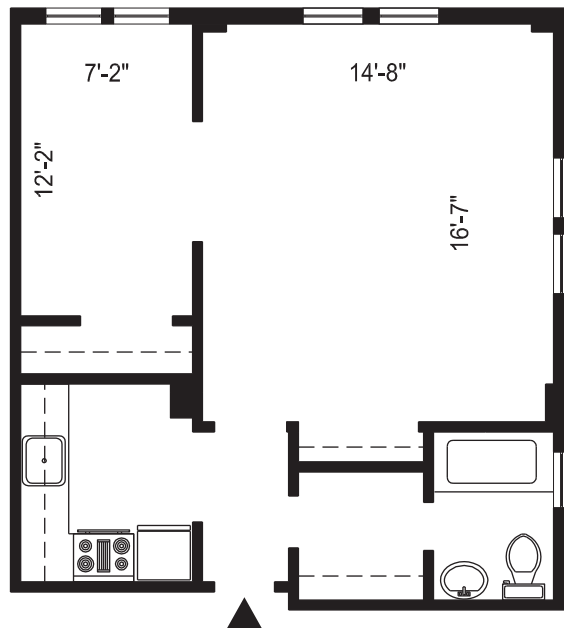

620 South
St. Andrews Place
213.385.5900

UNIT 609
1 BDRM
523 SQ FT

NOTE: All dimensions, layouts, and details shown are approximate and for illustrative purposes only.